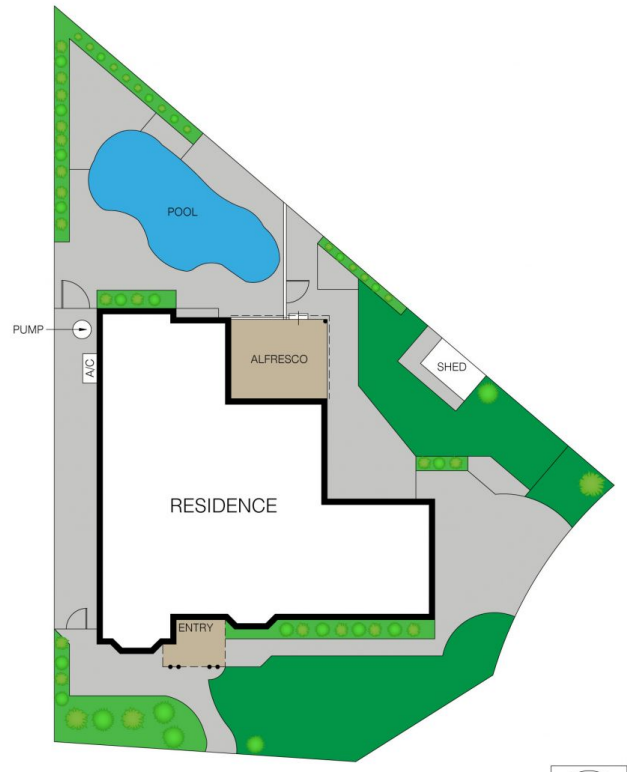

### 35 The Woods Circuit Menai NSW

4 2 2

This lovely single level 4 bedroom home is situated in a sought after location and is within walking distance to Menai marketplace, schools and restaurants.

Level living inside and out on an easy to maintain block of land. Easy flow sun filled living spaces, a wood fireplace, a bar area, ducted air-conditioning and a huge undercover deck and pergola ideal for outdoor living overlooking the sparkling inground swimming pool makes this home tick alot of boxes.

- 4 bedrooms
- Master with en-suite and WIR
- Double garage
- Ducted air-conditioning
- Combustion wood fireplace
- In-ground swimming pool

**Price** : \$ 1,500,000  
**Land Size** : 605 sqm  
**View** : <https://www.dashamcgeeproperty.com.au/sale/nsw/sutherland/menai/residential/house/7554141>

**Dasha McGee**  
0433 044 240

GROUND LEVEL

SITE PLAN (NOT TO SCALE)

INT: 198m<sup>2</sup>  
EXT: 29m<sup>2</sup>

0 1 2 3 4 5

This Floor Plan was prepared by WWW.CRYINGOUTLOUD.COM.AU for illustration purposes only. This document does not constitute any part of an offer or contract. Dimensions are approximate only. Copyright ©2023 Crying Out Loud. All Rights Reserved.